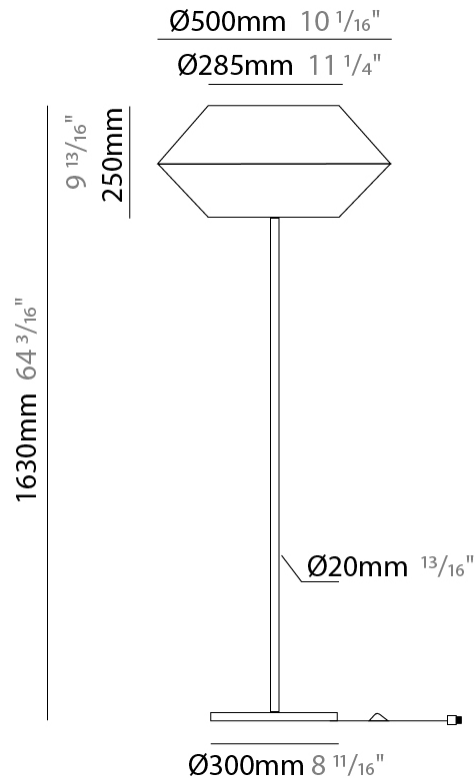

UKELELE PORTABLE

D114016-

base number   Finish
Options

1. To build a product code in our configurator select the specify button on the base model # product page
2. To build a manual product code on this datasheet choose from the options listed below in blue font and add the suffix to the base model #

GENERAL

Series: Ukelele
Brand: Ole
Division: Design
Mounting Type: Portable
Mounting Location: Floor
Subcategory: Ambient

PHYSICAL

Shape: Cone
Diameter (mm): 500
Diameter (in): 19 ¹¹/₁₆
Height (mm): 1630
Height (in): 64 ³/₁₆
Light Distribution: Direct
Weight (kg): 9
Weight (lbs): 19.8
Diffuser: Cord Shade - Beige/Black/Blue/Brown/Dark
Green/Green/Gray/Lithium/Maroon/Marsala/Red/Silver/Stone/White
Fixture Finish: BEI / BLK / BLU / COG / DGN / GRY / MRN / MOC / MUS /
OLV / SIL / STN / TER / WHI
Holder Finish: Granulated White
Fixture Material: Fabric Cord / Metal
Upon Request: Other fabric cord colors available upon request (see
downloadable finish chart)

ELECTRICAL

Number of Lamps: 1
Lamp Type: LED Retrofit
Lamp Shape: A19
Bulb Included: Bulb Not Included
Max. Wattage Per Lamp (W): 15
Lamp Base: E26
Input Voltage (V): 120
Upon Request: 277Vac / GU24

LED

OPTICAL

RATINGS AND CERTIFICATIONS

Certified By: Certified for North American Standards
IP rating: IP20

PROJECT	_____
TYPE	_____
SPECIFIER	_____
QUANTITY	_____
DATE	_____