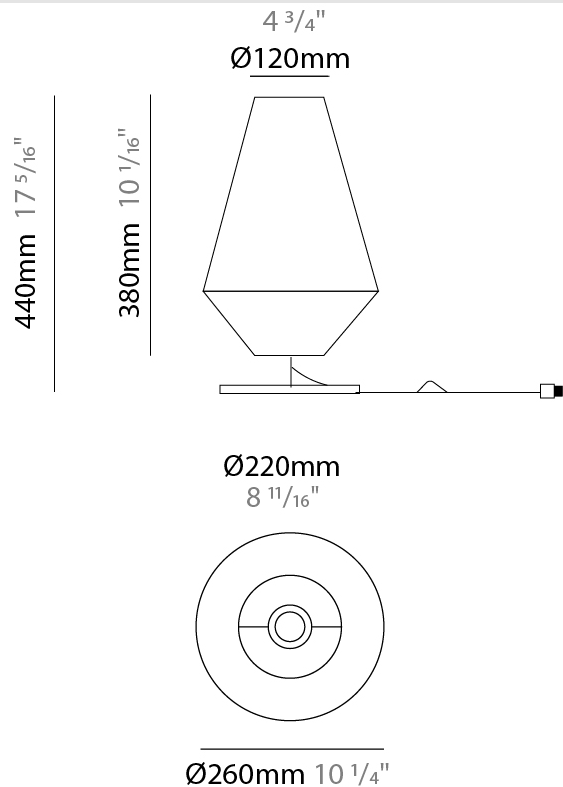

UKELELE PORTABLE

D114015-

base number   Finish
Options

1. To build a product code in our configurator select the specify button on the base model # product page
2. To build a manual product code on this datasheet choose from the options listed below in blue font and add the suffix to the base model #

GENERAL

Series: Ukelele
Brand: Ole
Division: Design
Mounting Type: Portable
Mounting Location: Table
Subcategory: Ambient

PHYSICAL

Shape: Cone
Diameter (mm): 260
Diameter (in): 10 1/4
Height (mm): 440
Height (in): 17 5/16
Light Distribution: Direct
Weight (kg): 2
Weight (lbs): 4.4
Diffuser: Cord Shade - Beige/Black/Blue/Brown/Dark Green/Green/Gray/Lithium/Maroon/Marsala/Red/Silver/Stone/White
Fixture Finish: BEI / BLK / BLU / COG / DGN / GRY / MRN / MOC / MUS / OLV / SIL / STN / TER / WHI
Holder Finish: Granulated White
Fixture Material: Fabric Cord / Metal
Upon Request: Other fabric cord colors available upon request (see downloadable finish chart)

ELECTRICAL

Number of Lamps: 1
Lamp Type: LED Retrofit
Lamp Shape: A19
Bulb Included: Bulb Not Included
Max. Wattage Per Lamp (W): 15
Lamp Base: E26
Input Voltage (V): 120
Upon Request: 277Vac / GU24

LED

OPTICAL

RATINGS AND CERTIFICATIONS

Certified By: Certified for North American Standards
IP rating: IP20